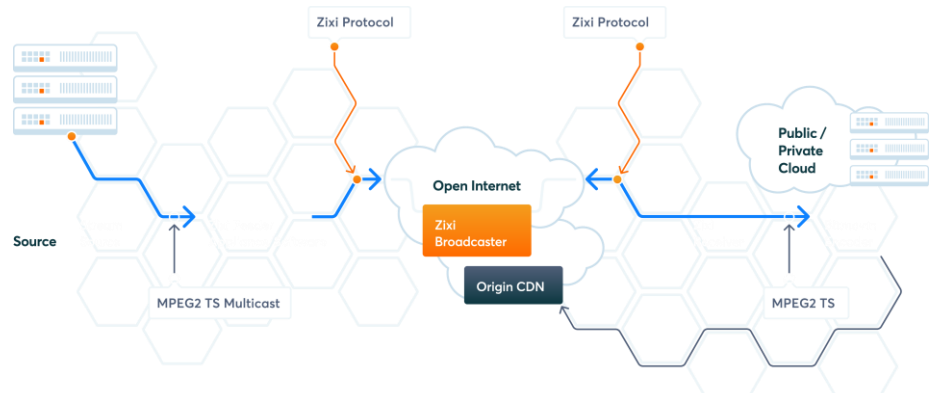

INTEGRATED SOLUTIONS

When a Bitmovin live encoder is configured with a Zixi input, the integrated Zixi Receiver software is configured to pull the stream from a Zixi

Broadcaster and deliver it directly to the live encoder.

The Receiver integrated into the Bitmovin live encoder can pull streams from standalone Zixi Broadcasters and Zixi Broadcasters managed by Zixi ZEN Master. AES-128/256 encryption/decryption can be set up when configuring the Zixi input in the Bitmovin live encoder or Datagram Transport Layer Security (DTLS) can be configured from ZEN Master.

Content Quality Analytics in ZEN Master provides detailed metrics on the video quality and delivery to the integrated Receiver in the Bitmovin live encoder while Bitmovin's Realtime Video Analytics provide deep performance insights on the delivery and playback portion of the video workflow.

Bitmovin's integration of Zixi software means that Bitmovin customers can contribute a stream from any encoder device with an integrated Zixi Feeder, a standalone Zixi Feeder, the Zixi iOS/Android mobile Feeder app, or another Zixi Broadcaster.

END-TO-END CONFIGURATION OF A LIVE STREAM