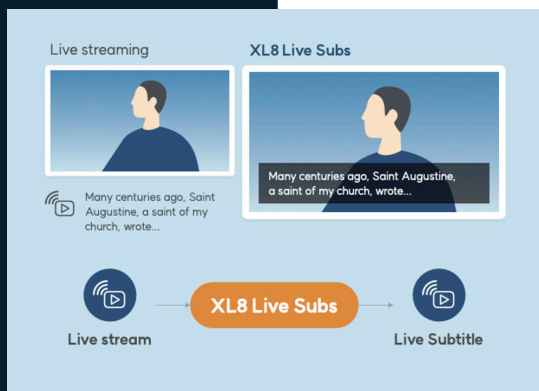

REAL TIME SUBTITLES POWERED BY STATE OF THE ART AI

LiveSubs allows customers to take their Zixi stream and generate live subtitled languages, for example from an English source, to create regionalized Spanish subtitles.

Take an existing Zixi stream and feed it to XL8's LiveSubs engine to generate live subtitle streams for new and existing markets. This allows content to reach markets where source language is not commonly spoken, facilitating an extended reach in markets where having subtitles can increase the scope of an event and generate interest from sponsors.

DELIVER UNPARALLELED ACCURACY IN TRANSLATION WITH THE RELIABILITY OF ZIXI

XL8's integration of Zixi enables users to send content to the LiveSubs engine to translate and generate subtitles reliably over any network including unmanaged internet networks. Leverage the Zixi Enabled Network to deliver in and out of the LiveSubs translation module and take advantage of an automated translation system that is 100% unique, using data trained on Media and Entertainment content that is not available through any other MT platform.

Real Time Subtitles are generated on a live stream using state of the art AI trained on media and entertainment content.