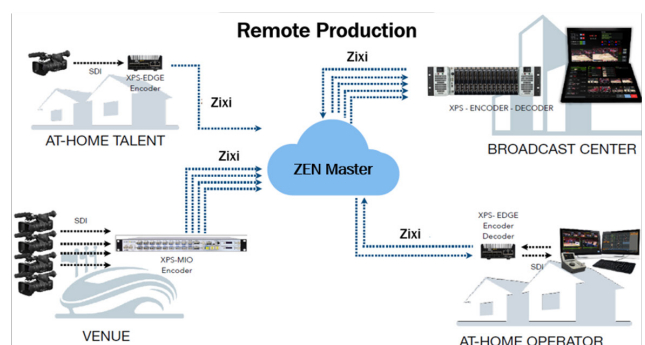

DELIVER QUALITY CONTENT INTO THE CLOUD OVER THE PUBLIC INTERNET AT ULTRA-LOW LATENCY FOR MODERN APPLICATIONS

Evertz’s Zixi integration enables high quality encoding and delivery of HD/UHD content at ultra-low latency over any IP network, including unmanaged Internet connections, for mission critical applications like Esports, live newsgathering and high-profile entertainment events.

Evertz XPS offers software configurable encode, decode and bi-directional paths in various form-factors for ultimate flexibility, leveraging the Zixi protocol for reliable, error-free live content delivery over any IP with up to 45% packet loss recovery. When also utilizing Zixi’s ZEN Master control plane, users can orchestrate, monitor and manage the Evertz XPS from anywhere in the world using one single interface to access the entire system. Using Zixi for reliable contribution over the Internet, content providers can easily on-ramp content to the cloud or send back to a central location for production.