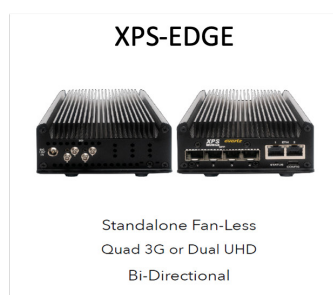

DELIVER QUALITY CONTENT INTO THE CLOUD OVER THE PUBLIC INTERNET AT ULTRA-LOW LATENCY FOR MODERN APPLICATIONS

Evertz’s Zixi integration enables high quality encoding and delivery of HD/UHD content at ultra-low latency over any IP network, including unmanaged Internet connections, for mission critical applications like Esports, live newsgathering and high-profile entertainment events.

Evertz XPS offers software configurable encode, decode and bi-directional paths in various form-factors for ultimate flexibility, leveraging the Zixi protocol for reliable, error-free live content delivery over any IP with up to 45% packet loss recovery. When also utilizing Zixi’s ZEN Master control plane, users can orchestrate, monitor and manage the Evertz XPS from anywhere in the world using one single interface to access the entire system. Using Zixi for reliable contribution over the Internet, content providers can easily on-ramp content to the cloud or send back to a central location for production.