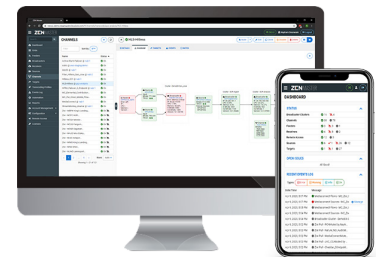

The **Zixi protocol** is a resilient congestion and network-aware protocol that adjusts to varying network conditions and employs patented, dynamic Forward Error Correction techniques for error-free video transport over IP with 99.999+% uptime at minimal latency. With minimum overhead to physical bandwidth, the Zixi protocol removes jitter, recovers and re-orders packets, smooths video delivery enabling the streaming of broadcast-quality video over any distance, while overcoming the varying network conditions of unmanaged networks.

Zixi's **Video Solutions Stack** provides essential software tools and core media processing functions that allow for transcoding, auto-slating and time-shifting over multiple transmission paths and bitrate adaptation to ensure reliability over any IP network and any protocol.

SIMPLE STREAM CONFIGURATION, ORCHESTRATION AND MONITORING AT SCALE WITH ZEN MASTER

To orchestrate, monitor and manage live streams at scale, Evertz users can choose to leverage ZEN Master, Zixi's cloud-based control plane that allows for the simple configuration, orchestration and monitoring of the devices and appliances that are part of the video transport network.

With ZEN Master, easily create live streaming workflows and access content anywhere in the world.

Zixi's ZEN Master UI

KEY ZEN MASTER BENEFITS

- **Multi-Cloud Infrastructures** - (AWS, GCP, Azure) allow for agile scalability
- **Root Cause Analysis** - Detection and isolation across streams and environments
- **Automation** - Schedule a set of tasks and run them with a single click
- **Enhanced Reporting** - Granular reporting provides key data, including usage reports, status summaries, and up-time and outage reporting
- **Monitor Global System Health** - Confirm QoE and QoS – ZEN Master offers TR101, Content Quality Analytics, Business Impact Analytics, AI Quality Scoring
- **Workflow Visibility at Scale** - Scale from one to hundreds of channels easily while maintaining control over and visibility into the entire workflow