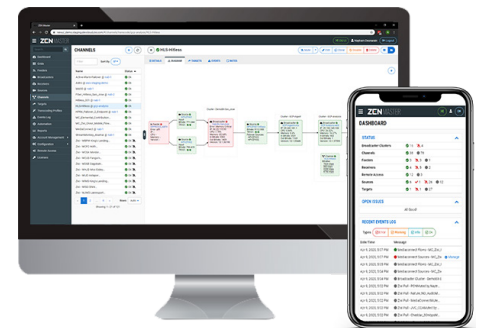

The Zixi protocol is a resilient congestion and network-aware protocol that adjusts to varying network conditions and employs patented, dynamic Forward Error Correction techniques for error-free video transport over IP with 99.999+% uptime at minimal latency. With minimum overhead to physical bandwidth, the Zixi protocol removes jitter, recovers and re-orders packets, smooths video delivery enabling the streaming of broadcast-quality video over any distance, while overcoming the varying network conditions of unmanaged networks.

Zixi's Video Solutions Stack provides essential software tools and core media processing functions that allow for transcoding, auto-slating and time-shifting over multiple transmission paths and bitrate adaptation to ensure reliability over any IP network and any protocol.

SIMPLE STREAM CONFIGURATION, ORCHESTRATION AND MONITORING AT SCALE WITH ZEN MASTER

To orchestrate, monitor and manage live streams at scale, Appear users can choose to leverage ZEN Master, Zixi's cloud-based control plane that allows for the simple configuration, orchestration and monitoring of the devices and appliances that are part of the video transport network.

With ZEN Master, Appear can easily create live streaming workflows and access content anywhere in the world.

Zixi's ZEN Master UI

Key ZEN Master Benefits

- **Multi-Cloud Infrastructures** - (AWS, GCP, Azure) allow for agile scalability
- **Root Cause Analysis** - Detection and isolation across streams and environments
- **Automation** - Schedule a set of tasks and run them with a single click
- **Enhanced Reporting** - Granular reporting provides key data, including usage reports, status summaries, and up-time and outage reporting
- **Monitor Global System Health** - Confirm QoE and QoS – ZEN Master offers TR101, Content Quality Analytics, Business Impact Analytics, AI Quality Scoring
- **Access to Zixi's Intelligent Data Platform** - Use advanced analytics, AI and ML to digest historical and real-time data and alert on stream health before issues occur